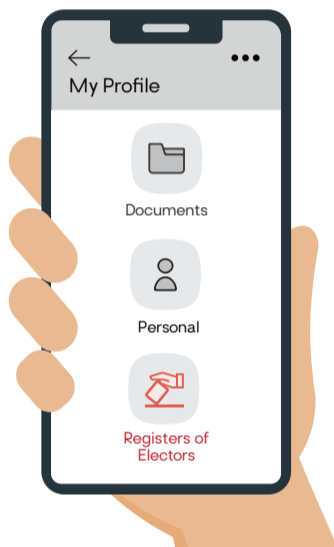

Inspection of Registers of Electors

(15 - 28 JUNE 2023)

Check that your name is in the Registers of Electors

1. Use Singpass app to check if your name is in the Registers of Electors.

2. Your name will not be in the Registers of Electors if you did not vote at the last election. To restore your name to the Registers of Electors, go to:

<https://www.eld.gov.sg/online.html>

OR

If you are unable to check your particulars electronically, you may do so at the nearest community centres/clubs/ServiceSG centres or make an e-appointment at the Elections Department website or call 1800-225-5353.

查阅选民名册

(2023年6月15日至28日)

请确查您的名字已列入选民名册：

1. 请使用Singpass手机应用程序，查看您的名字是否已列入选民名册。
2. 如果您没有在过去的选举中投票，您的名字将不会列入选民名册。如果要恢复选民资格，请浏览 <https://www.eld.gov.sg/online.html> 或扫描以上的QR码提交要求。

如果您无法通过电子方式查阅您的资料，您可前往临近的民众联络所、民众俱乐部或一站式服务中心 (ServiceSG centres) 查询。您也可以上选举局网站或拨打1800-225-5353，预约查询的日期和时间。