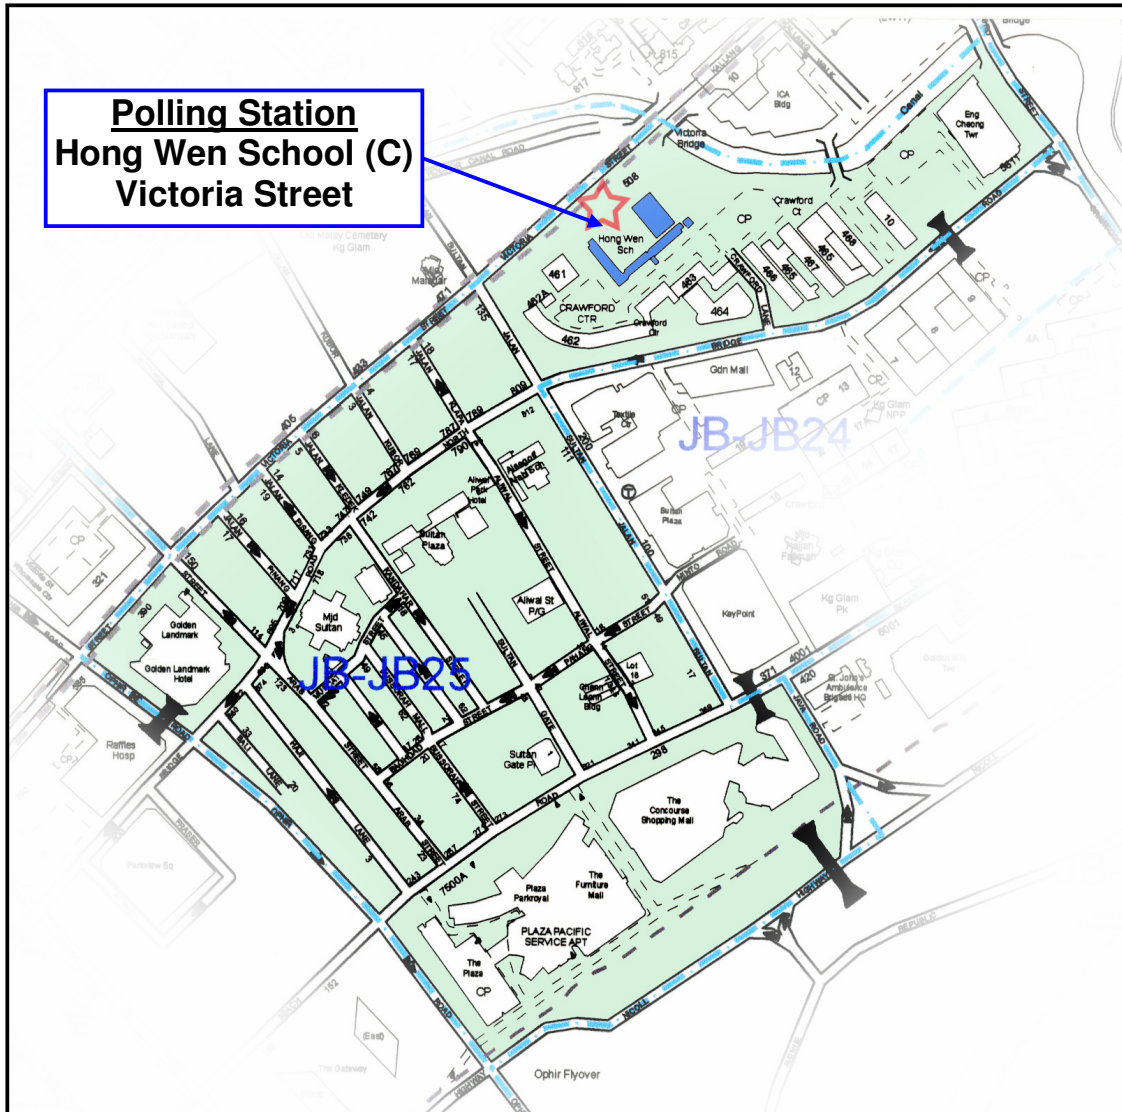

**Location of Polling Station for Voters
in Polling District **JB-JB25** of
JALAN BESAR Group Representation Constituency (GRC)**