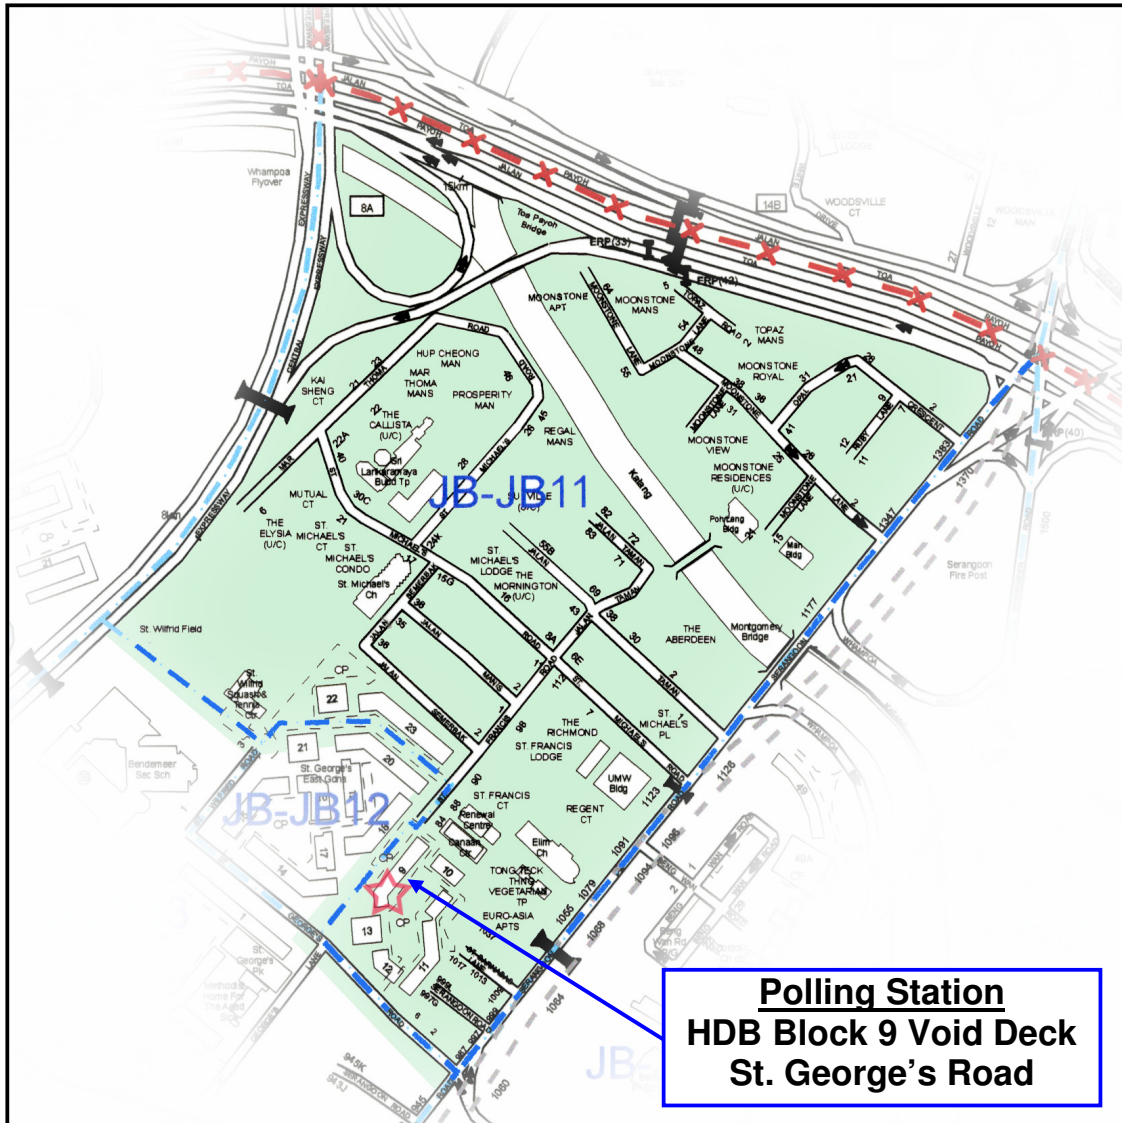

**Location of Polling Station for Voters
in Polling District JB-JB11 of
JALAN BESAR Group Representation Constituency (GRC)**