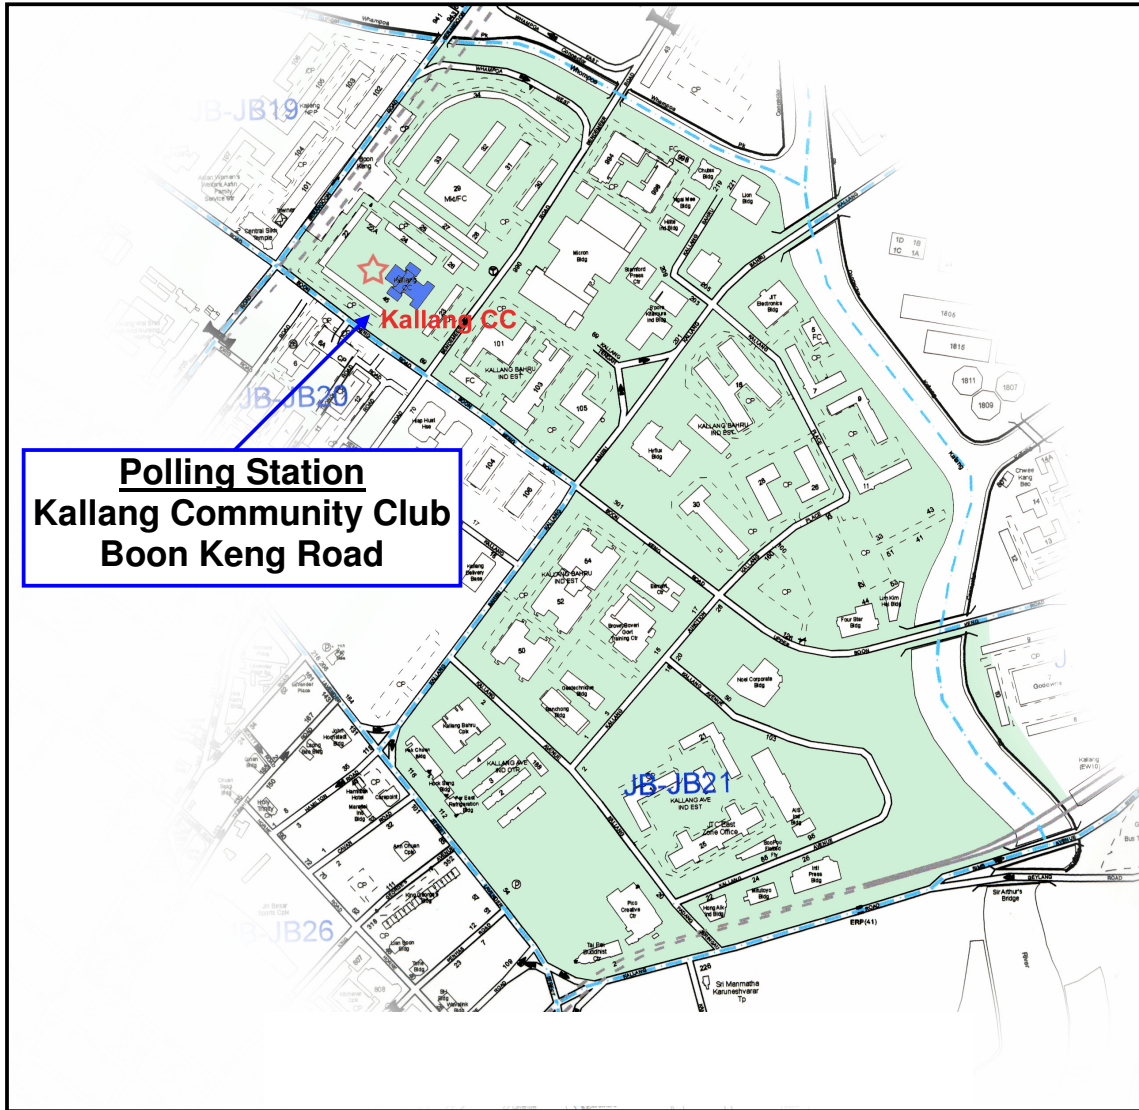

**Location of Polling Station for Voters
in Polling District JB-JB21 of
JALAN BESAR Group Representation Constituency (GRC)**